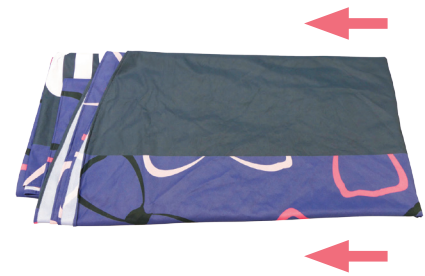

# TABLE THROWS

ONE CHOICE - TABLE THROW FULL COLOR 6FT 4-SIDED  
PRODUCT CODE: OC-TTHR64G

### HOW TO FOLD A TABLE THROW

**Step 1**  
Lay out Table Throw with blank side facing up.

**Step 2**  
Lengthwise, fold the graphic in half.

**Step 3**  
From the left side, fold the graphic in half.

A

B

**Step 4**  
With the bottom edge, make a 1/3 fold toward the middle. Repeat with the top edge.