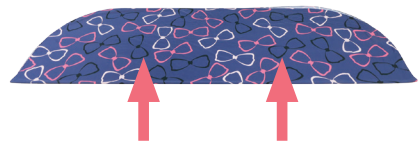

# TABLE THROWS

ONE CHOICE - TABLE THROW FULL COLOR 6FT 4-SIDED  
PRODUCT CODE: OC-TTHR64G

### HOW TO FOLD A TABLE THROW

**Step 1**  
Lay out Table Throw with blank side facing up.

**Step 2**  
Lengthwise, fold the graphic in half.

**Step 3**  
From the left side, fold the graphic in half.

A

B

**Step 4**  
With the bottom edge, make a 1/3 fold toward the middle. Repeat with the top edge.