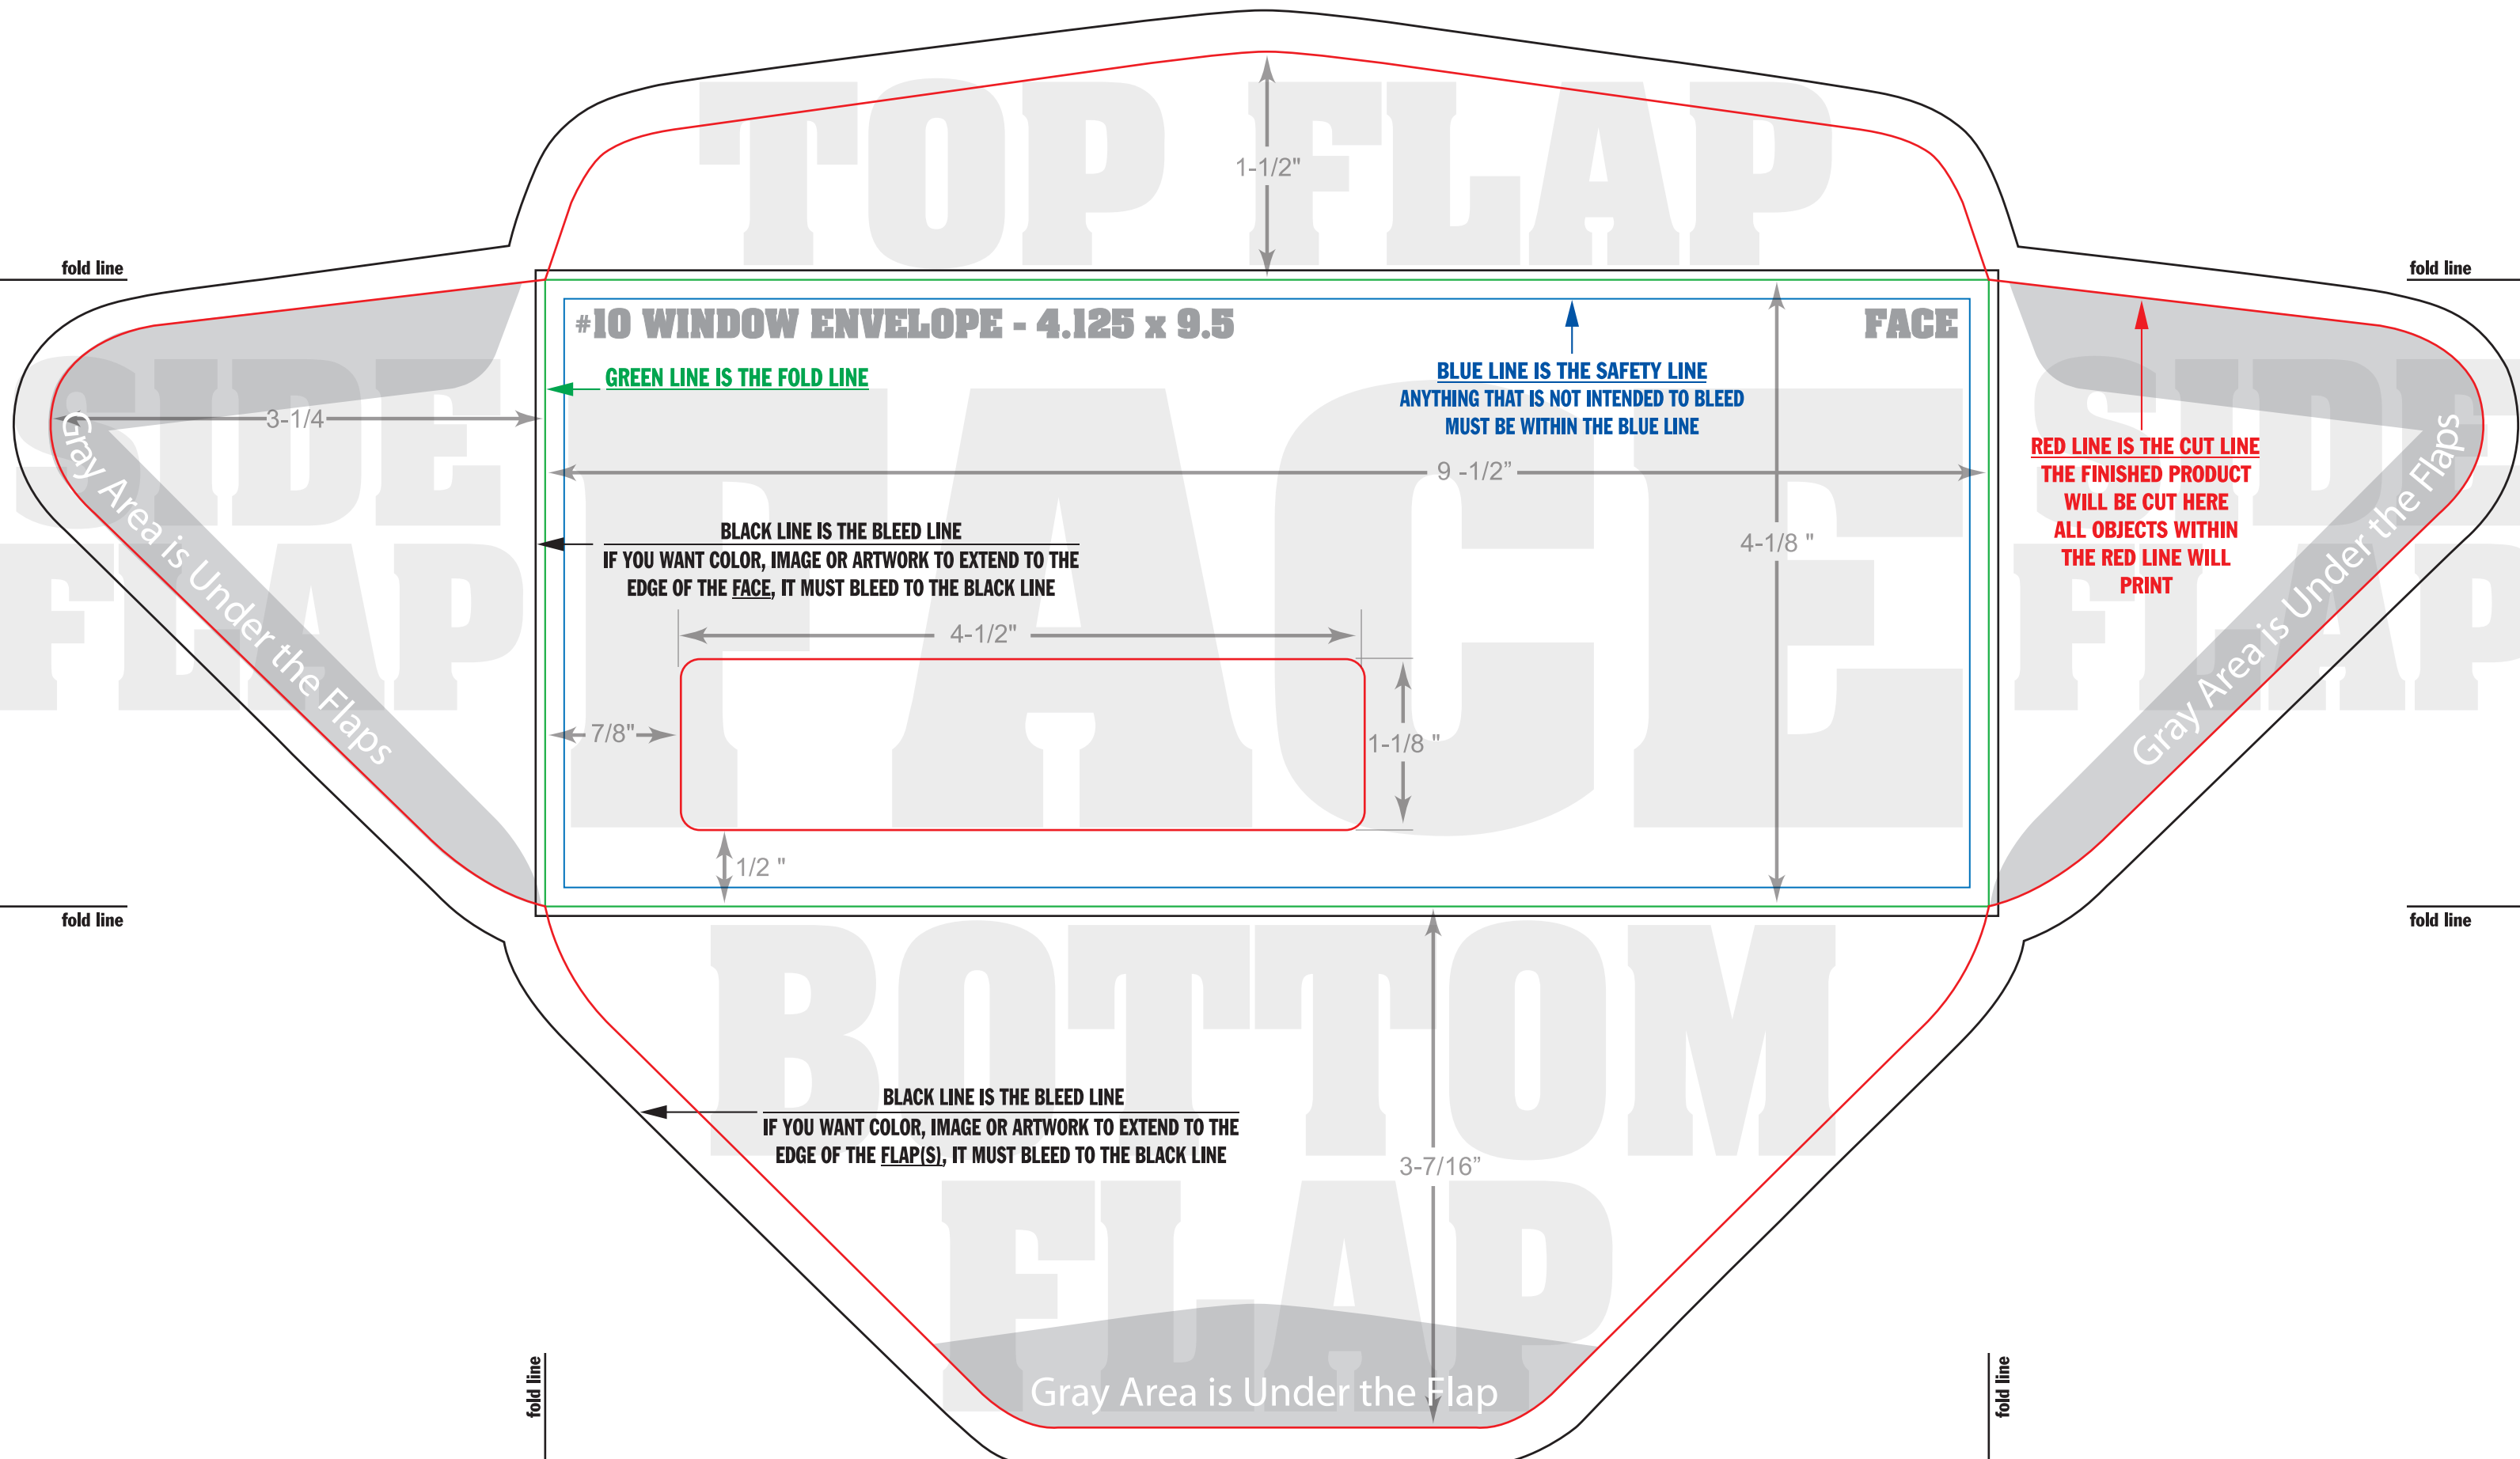

#10 WINDOW ENVELOPE - 4.125 x 9.5

FACE

GREEN LINE IS THE FOLD LINE

BLUE LINE IS THE SAFETY LINE
ANYTHING THAT IS NOT INTENDED TO BLEED
MUST BE WITHIN THE BLUE LINE

RED LINE IS THE CUT LINE
THE FINISHED PRODUCT
WILL BE CUT HERE
ALL OBJECTS WITHIN
THE RED LINE WILL
PRINT

BLACK LINE IS THE BLEED LINE
IF YOU WANT COLOR, IMAGE OR ARTWORK TO EXTEND TO THE
EDGE OF THE FACE, IT MUST BLEED TO THE BLACK LINE

BLACK LINE IS THE BLEED LINE
IF YOU WANT COLOR, IMAGE OR ARTWORK TO EXTEND TO THE
EDGE OF THE FLAP(S), IT MUST BLEED TO THE BLACK LINE

Gray Area is Under the Flaps

Gray Area is Under the Flaps

Gray Area is Under the Flap

3-1/4"

1-1/2"

9-1/2"

4-1/8"

4-1/2"

7/8"

1-1/8"

1/2"

3-7/16"